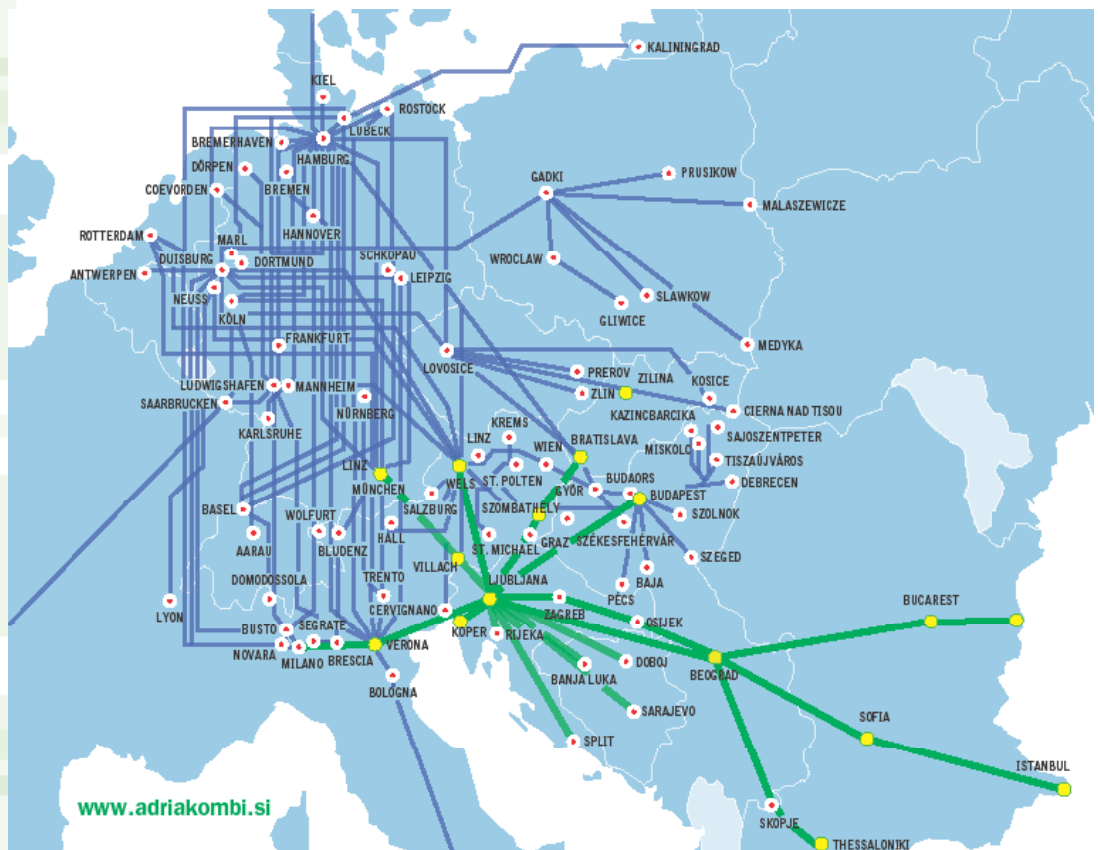

COSMOS Final Conference Vienna, June 12th, 2014

The Intermodal Network

Gateway Slovenia in TEU

Year	1998	1999	2000	2001	2002	2003	2004	2005	2006	2007	2008	2009	2010	2011	2012	2013
Total TEU	36127	56438	69587	97037	140311	160371	176218	191880	231194	250406	255475	196328	246956	302611	321005	330141

CAM

- Android based application helps the terminal staff—using tablet-computers

Application of solution - arriving containers (screenshots)

Select container in arriving train

Select container storage position